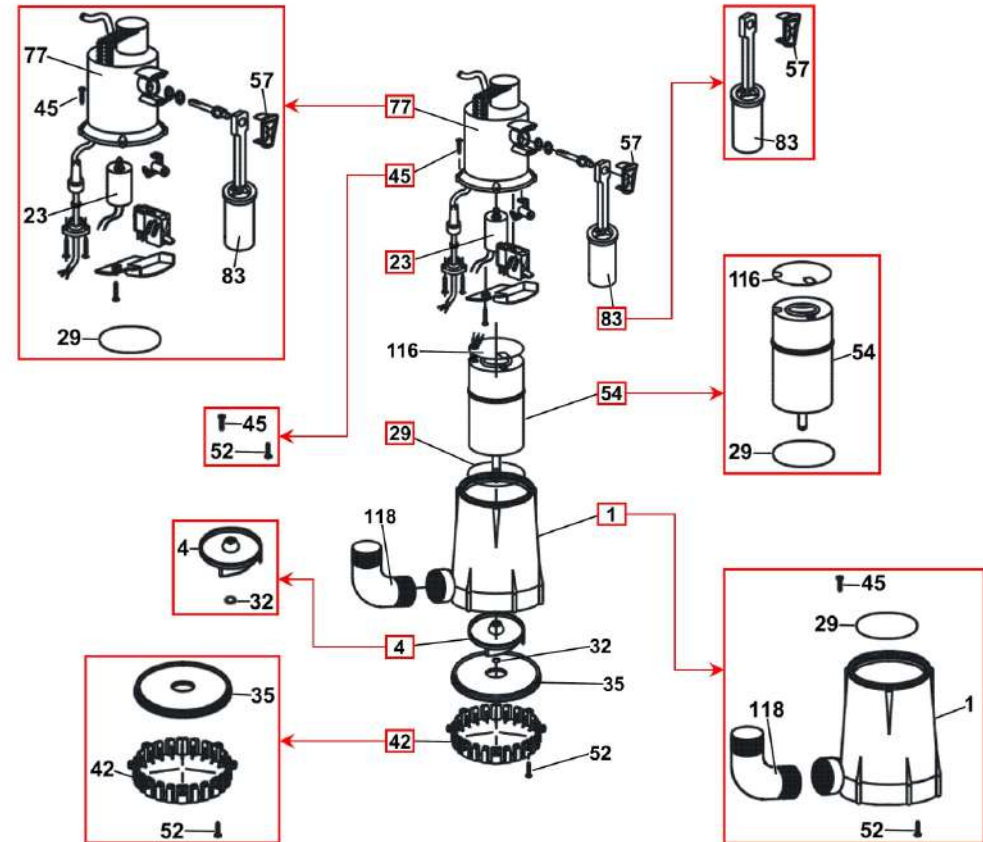

Pump Model - version

NOVA 600 MA 220 05H05 AUS - N.5.- -

Company Name
Contact
Telephone
FAX
E-Mail address

Attention: check the correspondence with the serial number of the pump.

Receiver

From

Serial Number

NOVA 600 MA 220-240 05H05 AUS - N.5.- - @ 103000464_a

NOVA 600 MA 220-240 05H05 AUS @ 103000464

Item	Quant	Item no.	Description	Unit pr.
1	1	R00008597	PUMP BODY	On req.
29	1	R00008803	OR/SEALS	On req.
45	1	R00008599	NUTS AND BOLTS	On req.
4	1	R00008600	IMPELLER	On req.
54	1	R00008626	COMPLETE MOTOR	On req.
77	1	R00008625	COVER	On req.
42	1	R00008603	FILTER	On req.
83	1	R00008723	FLOAT	On req.
23	1	R00008736	CAPACITOR	On req.